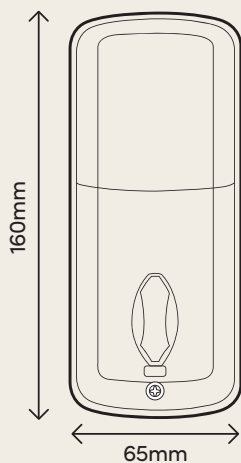

Specifications

Door Compatibility

**Wooden Swing
(Left/Right)**

Door Thickness

35 - 60mm

Door Clearance

>110mm

Backset