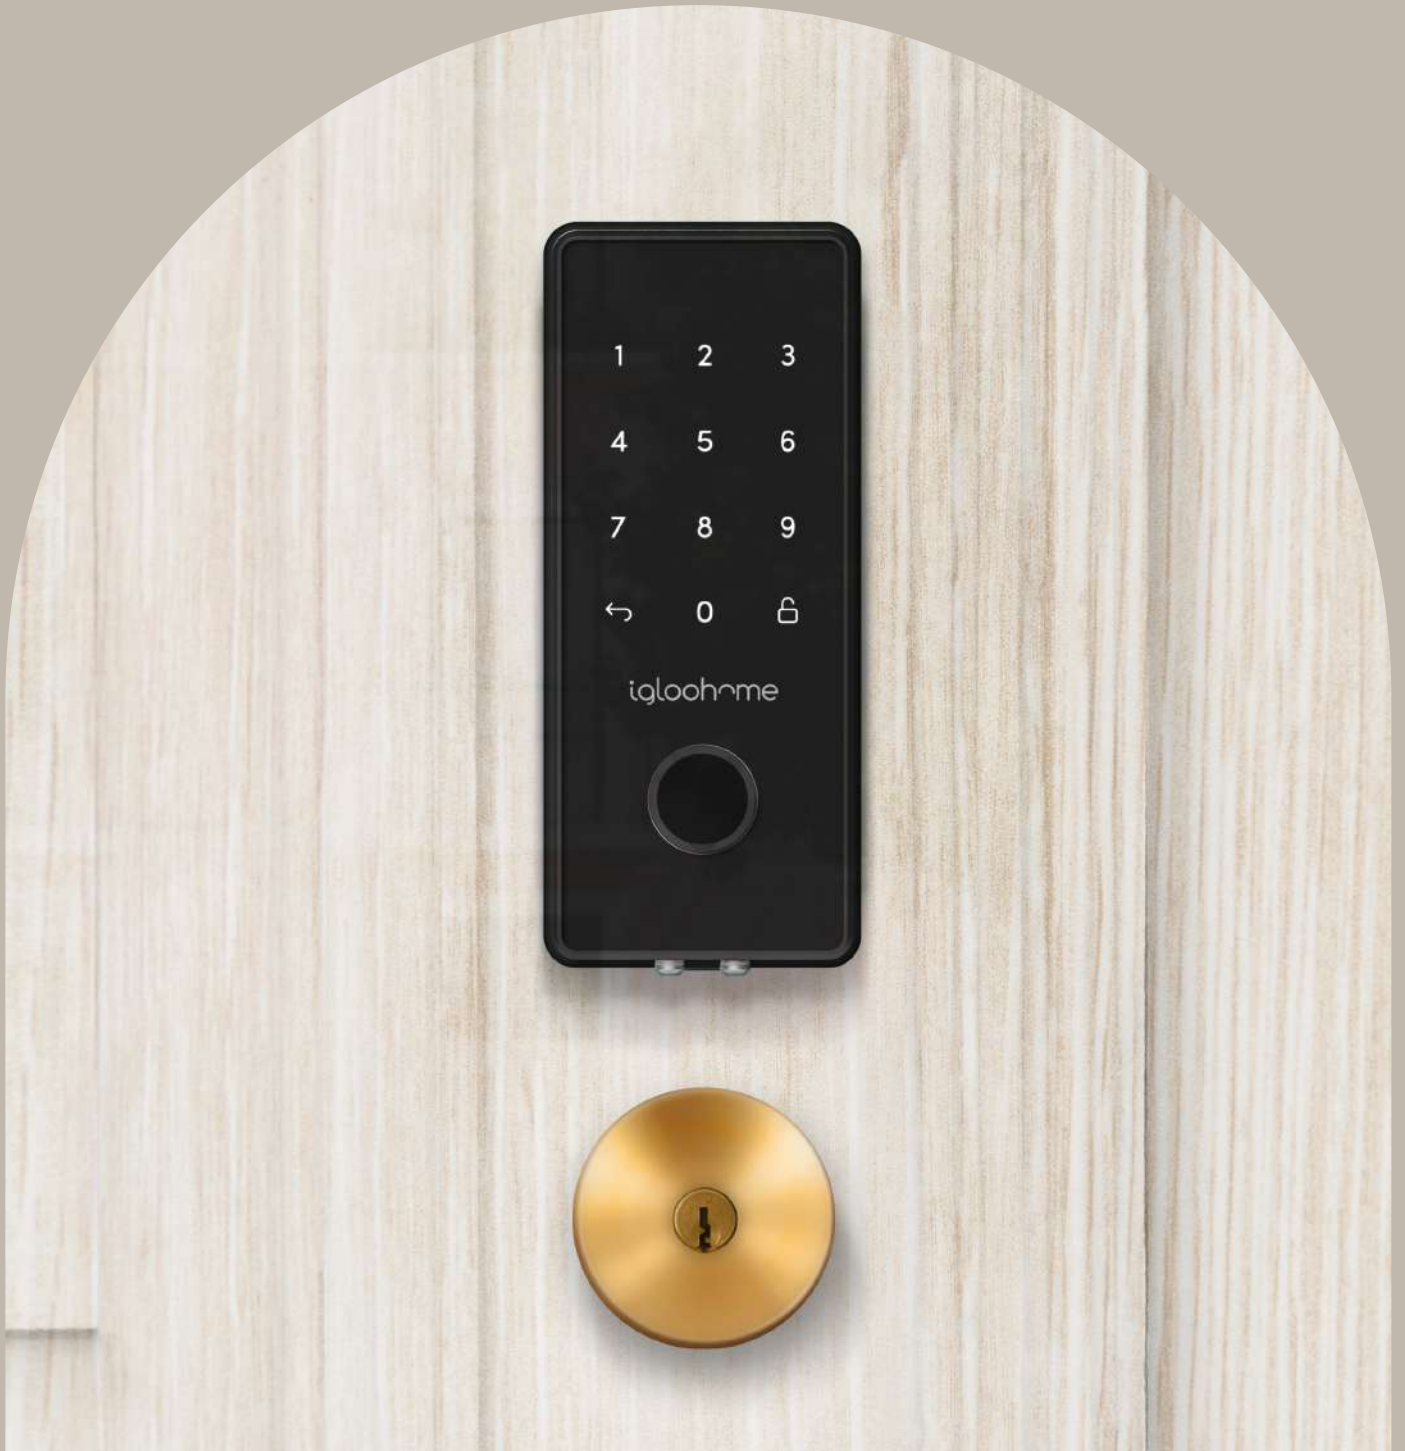

igloohome

Smart Deadbolt 2S
Metal Grey

The key to a greater peace of mind.

The igloohome Smart Deadbolt 2S Metal Grey features a fresh look to the slimmest smart deadbolt in the world. Keeping to a sleek and minimalist exterior, it comes with more than enough features to rival the big boys.

Available at
go.igloohome.co/deadbolt2smg

info@igloohome.co
(SG) +65 3129 2464 (US) +1 929 224 0688

MODES OF ACCESS

PIN Codes
Bluetooth Keys
Physical Keys

Up your style factor

Designed with a universal aesthetic that fits well with most decors, the Smart Deadbolt 2S Metal Grey's clean and sleek design makes it a stylish addition to any property.

Looks good, works better

Jam-packed with features to offer you a greater peace of mind, you can be assured that your property is always secure. Keep tabs on when your home has been accessed with activity logs*. It works offline for increased reliability against WiFi hacking too.