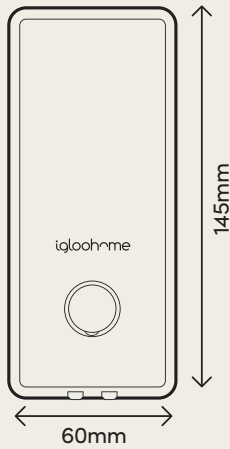

Specifications

Door Compatibility

**Wooden Swing
(Left/Right)**

Door Thickness

35 - 60mm

Door Clearance

>110mm

Backset