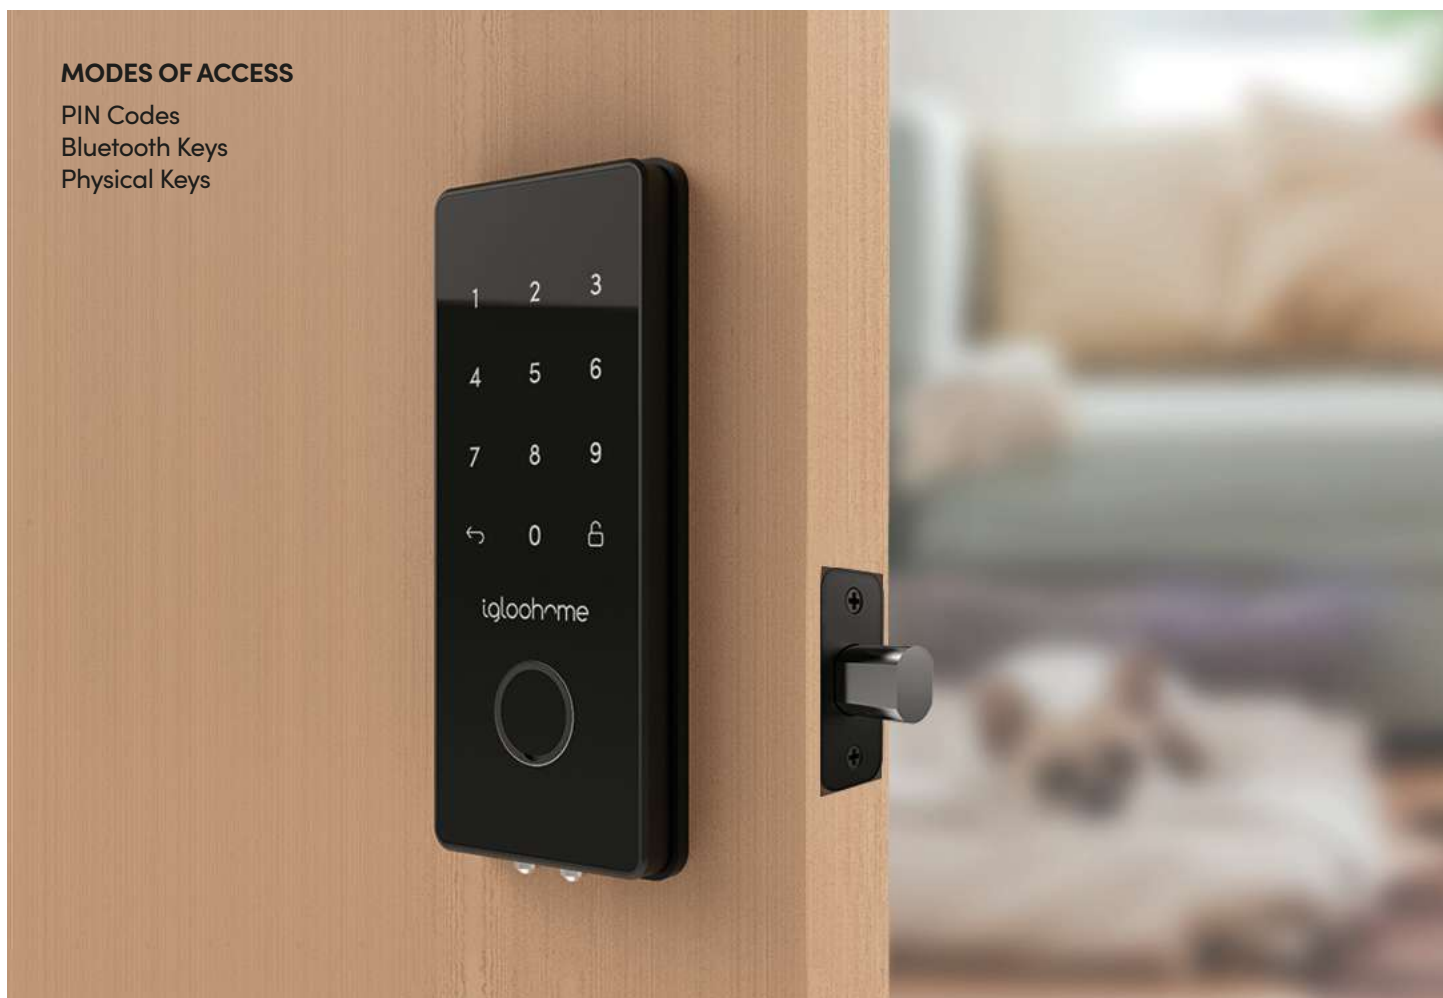

igloohome

Smart Deadbolt 2S
Metal Grey

The key to a greater peace of mind.

The igloohome Smart Deadbolt 2S Metal Grey features a fresh look to the slimmest smart deadbolt in the world. Keeping to a sleek and minimalist exterior, it comes with more than enough features to rival the big boys.

Available at
go.igloohome.co/deadbolt2smg

info@igloohome.co
(SG) +65 3129 2464 (US) +1 929 224 0688

MODES OF ACCESS

PIN Codes
Bluetooth Keys
Physical Keys

Up your style factor

Designed with a universal aesthetic that fits well with most decors, the Smart Deadbolt 2S Metal Grey's clean and sleek design makes it a stylish addition to any property.

Looks good, works better

Jam-packed with features to offer you a greater peace of mind, you can be assured that your property is always secure. Keep tabs on when your home has been accessed with activity logs*. It works offline for increased reliability against WiFi hacking too.

Usage

**Advised to be
installed under
sheltered areas**

Modes of Access

**PIN Code,
Bluetooth Key,
Physical Key,
Thumbturn**