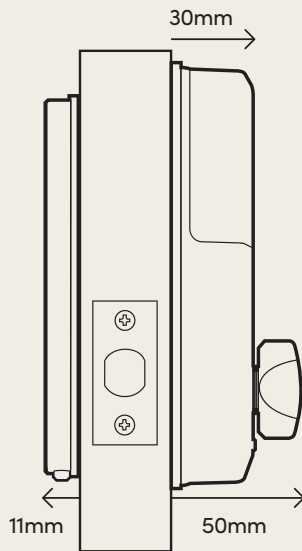

Specifications

Door Compatibility

**Wooden Swing
(Left/Right)**

Door Thickness

35 - 60mm

Door Clearance

>110mm

Backset