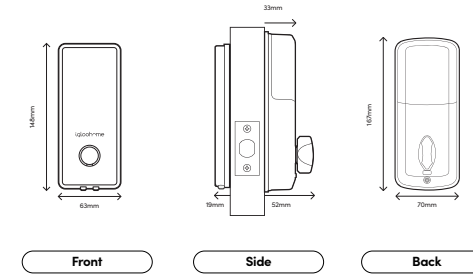

SPECIFICATIONS

Model Number	IGB4
UPC	712198882497
EAN	0712198882497
Compatibility	
Door type	Wooden swing door (Left/Right)
Door thickness	45 - 57mm / 1.8 - 2.2in
Dimensions	
Front body (W x H x T)	60 x 145 x 17 mm / 2.4 x 5.7 x 0.7 in
Back body (W x H x T)	65 x 160 x 52 mm / 2.6 x 6 x 2 in
Weight	
Net	1.2kg / 2.6lbs
Gross (with packaging)	1.6kg / 3.5lbs
Material	
Front body	Zinc Alloy, ABS, Acrylic
Back body	Zinc Alloy, ABS, Acrylic
Operations	
Modes of access (Entry)	PIN codes, Bluetooth keys, Mechanical keys
Modes of access (Exit)	Thumbturn
Power type	4 AA alkaline batteries
Battery life	Up to 10 months
Battery operating temperature	-20°C to 54°C / -4°F to 129°
Operating temperature	-25°C to 50°C / -13°F to 122°F
Emergency power type	9V alkaline battery
Provided mechanical keys	4
Others	
Warranty	1 year (Global) 2 years (Within European Union countries) 1 + 1 year (Singapore)
Protocols	Bluetooth 4.2, algoPIN™ technology
Usage	Advised to be installed under sheltered areas, not to be exposed to wet weather conditions. Designed in Singapore, made in Vietnam
Country of Origin	Individual: 217 x 150 x 120 mm / 8.5 x 6 x 5 in
Packaging Details (L x W x H)	Carton: 810 x 270 x 300 mm / 32 x 11 x 12 in
Certifications	IP65