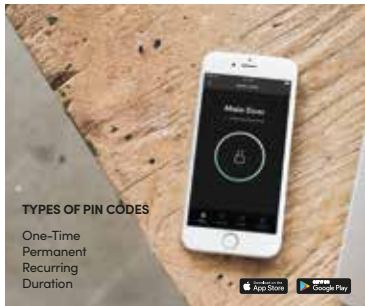

Disable all modes of access except the Master Bluetooth key to prevent unwanted entries into your property.

Obstruction Alarm

The lock will sound an alarm if the bolt tongue cannot be extended or retracted fully to alert the user of any obstructions.

Auto Unlock

Your door automatically unlocks when you return home. Never fumble with keys again.

SOFTWARE FEATURES

We're all about convenience.

Set up, operate and manage your igloohome devices with the mobile app. We're putting access in the palm of your hands.

Available on the App Store and Google Play for free!

Powered by our unique algoPIN™ technology.

No need for key handovers, or having guests to download an app to receive time-sensitive PIN codes. It's total freedom from needing a WiFi connection for your lock to work.