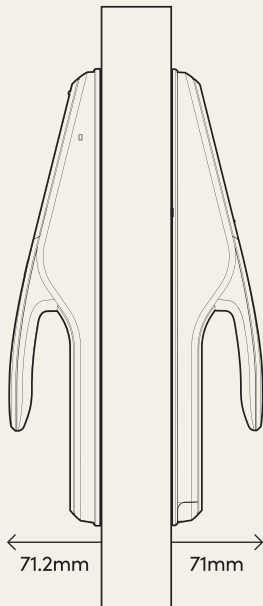

Specifications

Door Compatibility
**Wooden Swing
(Left/Right)**

Door Thickness
40 - 70mm

Door Clearance
110mm

Front Assembly
(W x H x T)
**82 x 360 x 71.2 mm /
3.4 x 14 x 2.7 in**

Back Assembly
(W x H x T)
**82 x 360 x 71 mm /
3.5 x 14 x 2.8 in**