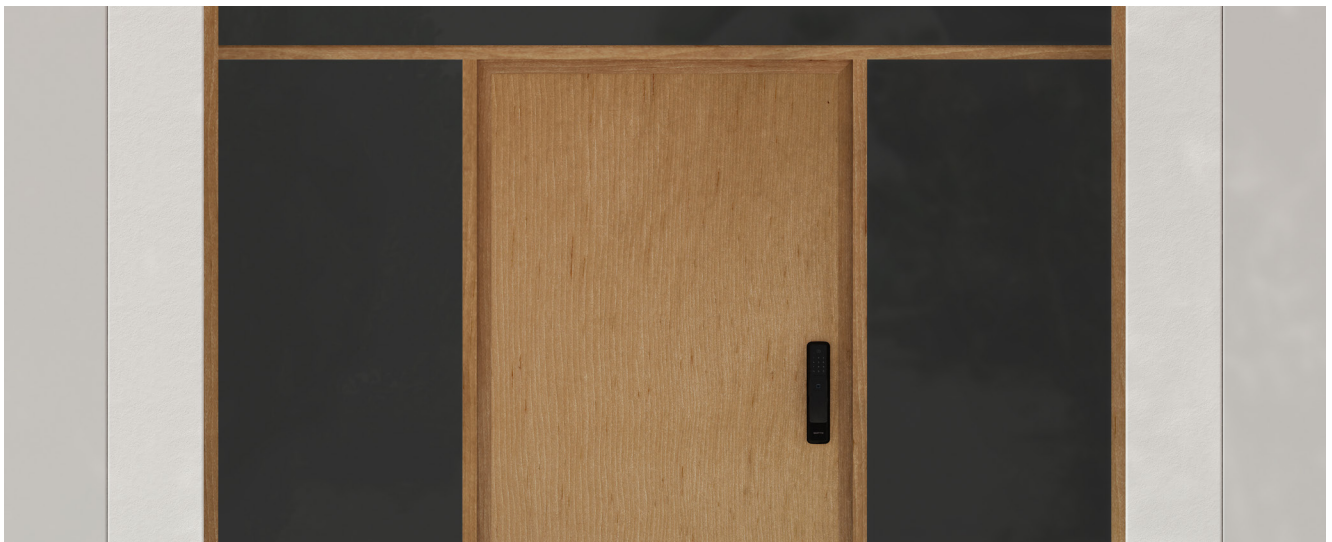

No worries over security.

Security lockout
Keypad is disabled after several incorrect PIN code attempts.

Tamper Alarm
Alarm will sound if intruders try to pry the lock from the door.

Masking security code
Conceal your actual PIN code by entering random digits before it.

Intrusion alarm
The lock will sound off when the door is forced open while the bolt is still extended.

Ease of use for the whole family.

Child & pet safety function
Prevent any accidental unlocks from inside by activating the safety function on the Mortise.

Low battery alert
An intuitive audio and LED visual alert will prompt you to change the batteries when it runs low.

Obstruction alarm
The lock will sound an alarm if the bolt tongue cannot be extended or retracted fully to alert the user of any obstructions.

Auto relock
The Mortise automatically relocks once the door is shut to give you a greater peace of mind.

Customized to your needs.

Passage mode
Turn auto relock off for greater convenience when needed.

Volume control
Adjust the volume to suit your preferences.

Quiet unlock
Mute audio indicators while unlocking for quieter access to prevent disturbance.

Key override
Physical keys are available as back-up in any unforeseen circumstances.