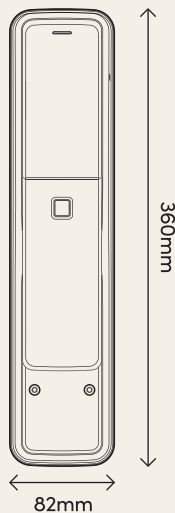

Specifications

Door Compatibility
**Wooden Swing
(Left/Right)**

Door Thickness
40 - 70mm

Door Clearance
110mm

Front Assembly
(W x H x T)
**82 x 360 x 71.2 mm /
3.4 x 14 x 2.7 in**

Back Assembly
(W x H x T)
**82 x 360 x 71 mm /
3.5 x 14 x 2.8 in**

Net/Gross Weight
3.9kg / 4.7kg

Body Material
**Zinc Alloy, ABS,
Acrylic**

Modes of Access (Entry)
**Fingerprint, PIN code,
Bluetooth key, RFID
tags & stickers,
Physical key**

Modes of Access (Exit)
**Handle, Lock/Unlock
button**