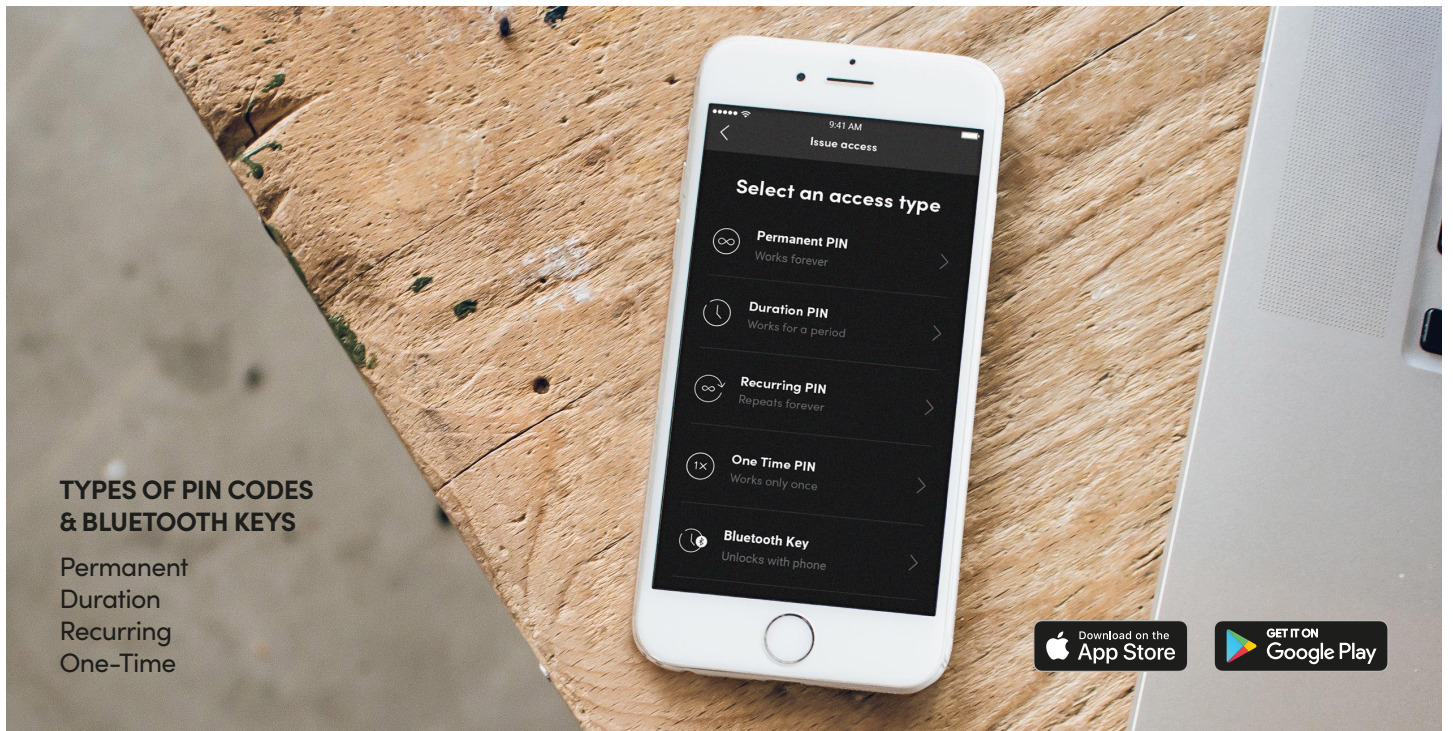

TYPES OF PIN CODES & BLUETOOTH KEYS

- Permanent
- Duration
- Recurring
- One-Time

Control in your hands.

All igloohome devices work with the igloohome mobile app so you can manage access in the palm of your hands.

There's no need for you to be near the lock to do so. The innovative algoPIN™ technology lets you remotely grant access anytime, anywhere.

Syncs with Airbnb

If you're an Airbnb host, simply synchronise your listing calendar with your igloohome account to automatically create and send PIN codes for each guest.

We offer various accessories to enhance your experience.

RFID tags and stickers

The lock comes with a set of RFID key tags. More can be purchased if needed.

igloohome Key Fob

The Push-Pull Mortise is compatible with the igloohome Key Fob. It allows you to unlock up to five igloohome locks simultaneously if you use more than one of our smart locks within your premises.