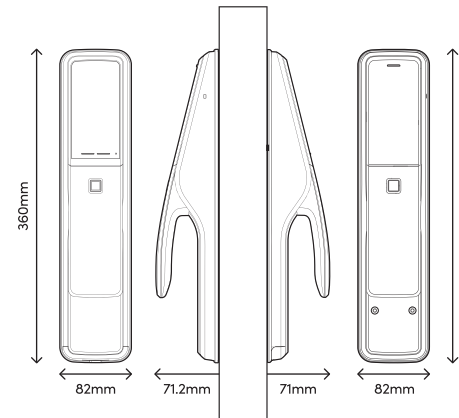

Low battery alert

An intuitive audio and LED visual alert will prompt you to change the batteries when it runs low.

Emergency jumpstart

Easily jumpstart the Mortise with a 9V battery as an emergency measure if batteries are drained.

Tamper alarm

The Mortise will sound an alarm if it is being pried from the door to alert and deter potential tampering attempts.

Obstruction alarm

The lock will sound an alarm if the bolt tongue cannot be extended or retracted fully to alert the user of any obstructions.

Intrusion alarm

The lock will sound off when the door is forced open while the bolt is still extended.

Child & pet safety function

Prevent any accidental unlocks from inside by activating the safety function on the Mortise's handle.

Volume control

Volume is adjustable to your preference. Select from 0 (mute) to 5 (loudest).

Quiet unlock

Mute audio indicators while unlocking for quieter access to prevent disturbance.

Passage mode

Turn auto relock off via Bluetooth or the Multi-Function Button for easier access if needed.

API & SDK integration

We also provide APIs and SDKs for seamless integration across several platforms.

Airbnb integration

Airbnb hosts can also integrate their calendars with the Mortise for automatic generation of PIN codes for guests, with no extra fees.

Key override

Physical keys are available as back-up in any unforeseen circumstances.

Specifications

Model Number
UPC
EAN

MP1F
712198882428
0712198882428

Door Compatibility

Door Compatibility
Door Thickness
Door Edge Clearance

Wooden swing door (Left/Right)
40 to 70mm
110mm

Dimensions

Front assembly
Back assembly

82 (W) x 360 (H) x 71.2 (T) mm / 3.4 (W) x 14 (H) x 2.7 (T) in
82 (W) x 360 (H) x 71 (T) mm / 3.5 (W) x 14 (H) x 2.8 (T) in

Weight

Net
Gross (with packaging)

3.9kg
4.7kg

Material

Body

Zinc Alloy, ABS, Acrylic

Operations

Modes of Access

Entry - Fingerprint, PIN code, Bluetooth key,
RFID tags & stickers, physical key

Exit - Handle, Lock/Unlock button

RFID Capacity

100

Physical Keys

5

Operation Temp.

-25°C to 55°C

Battery Operation Temp.

-10°C to 50°C

Power Type

4 AA Alkaline Batteries

Battery Life

Up to 10 months

Emergency Power

9V Alkaline Battery

Others

Warranty

1 year on mechanical and electronic defects (International) /
First year on mechanical and electronic defects,
second year on parts only (SG)

Usage

Advised to be installed under sheltered areas

Country of Origin

Designed in Singapore, made in Korea

Packaging Details

Individual: 33.6 (W) x 11.6 (D) x 43.5 (H) cm at 4.7kg
Carton: 610*450*355mm (fit 5 individual boxes)

Certifications

IP54 Certified