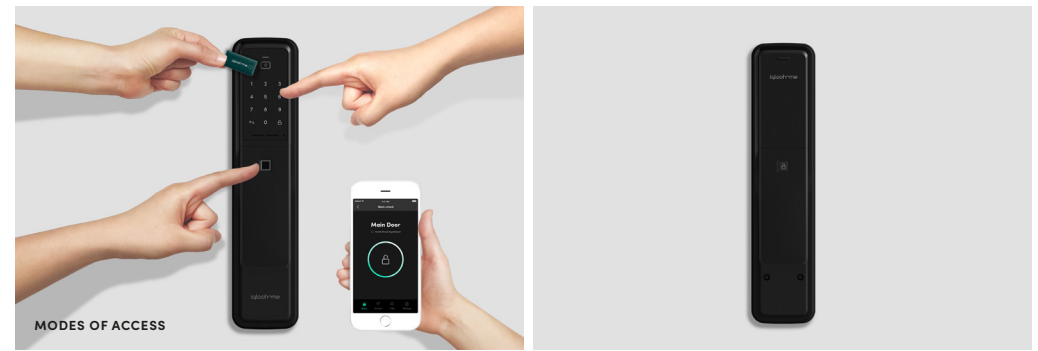

igloohome

Push-Pull Mortise

Effortless access for your family.

The igloohome Push-Pull Mortise offers you the most effortless way to enter your home. Instead of turning knobs and handles, simply push or pull to enter or exit. All you need is a single motion.

We couldn't have made it any easier.

Mobile app-enabled

The Push-Pull Mortise works with the igloohome app to allow home and property owners to grant access remotely via PIN codes and Bluetooth keys.

The owner can choose to grant permanent, duration, one-time or recurring access for convenience and security. These can be customised for each visitor, ensuring your property is always secured.