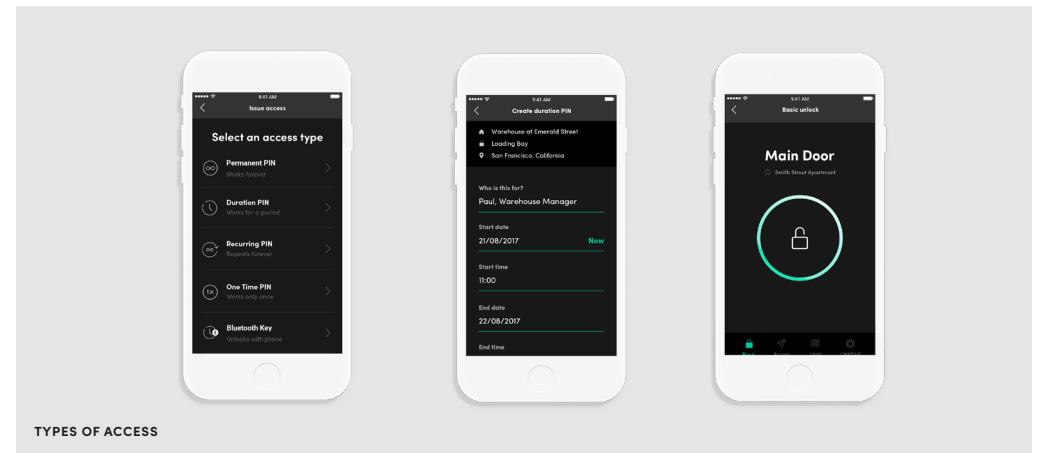

TYPES OF ACCESS

Works offline

Even with its remote capabilities, the lock works offline for enhanced reliability and security. There's no worries of WiFi hacking or network instability.

It features the innovative algoPIN™ technology which makes our security products suitable for properties with weak or no WiFi connections at all. There's no need to download an additional app to receive PIN code access.

Mortise RFID tags

IGA-082

One pair of Mortise RFID tags.

Mortise RFID stickers

IGA-103

One pair of Mortise RFID stickers

igloohome Key Fob

IEF1

One Key Fob